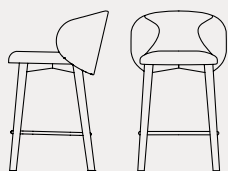

# Tuka

CB1994  
46x57 H81 cm

CB2117  
55x56 H76 HB65 cm

CB2113  
69x71 H72 HS43 HB64 cm

CB1997  
55x56 H88 HS65 cm

CB1998  
55x56 H98 HS76 cm

CB1993  
46x57 H81 cm

CB1999  
55x56 H76 HB65 cm

CB2114  
69x71 H72 HS43 HB64 cm

CB2127 180 | CB2127 360  
56,5x59 H78 HB69,5 cm

CB2126  
56,5x59 H83(73) HS56,5(46,5)  
HB74,5(64,5) cm

CB1995  
55x56 H88 HS65 cm

CB1996  
55x56 H98 HS76 cm

sedute | seating