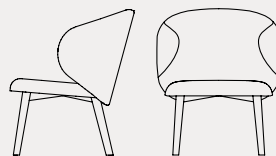

# Tuka

CB1994  
46x57 H81 cm

CB2117  
55x56 H76 HB65 cm

CB2113  
69x71 H72 HS43 HB64 cm

CB1997  
55x56 H88 HS65 cm

CB1998  
55x56 H98 HS76 cm

CB1993  
46x57 H81 cm

CB1999  
55x56 H76 HB65 cm

CB2114  
69x71 H72 HS43 HB64 cm

CB2127 180 | CB2127 360  
56,5x59 H78 HB69,5 cm

CB2126  
56,5x59 H83(73) HS56,5(46,5)  
HB74,5(64,5) cm

CB1995  
55x56 H88 HS65 cm

CB1996  
55x56 H98 HS76 cm

sedute | seating