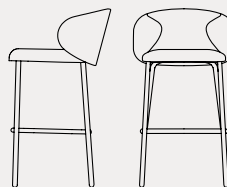

# Tuka

CB1994  
46x57 H81 cm

CB2117  
55x56 H76 HB65 cm

CB2113  
69x71 H72 HS43 HB64 cm

CB1997  
55x56 H88 HS65 cm

CB1998  
55x56 H98 HS76 cm

CB1993  
46x57 H81 cm

CB1999  
55x56 H76 HB65 cm

CB2114  
69x71 H72 HS43 HB64 cm

CB2127 180 | CB2127 360  
56,5x59 H78 HB69,5 cm

CB2126  
56,5x59 H83(73) HS56,5(46,5)  
HB74,5(64,5) cm

CB1995  
55x56 H88 HS65 cm

CB1996  
55x56 H98 HS76 cm

sedute | seating

**Tuka** sedie | *chairs*  
**CB1994** sedia | faggio P132 grafite / tessuto Mat SLQ grigio  
*chair | beech P132 graphite / Mat fabric SLQ grey*  
**CB1999** sedia | metallo P15 nero opaco / tessuto Cros SLF bordeaux  
*chair | metal P15 matt black / Cros fabric SLF burgundy*