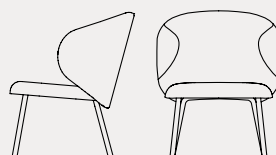

# Tuka

CB1994  
46x57 H81 cm

CB2117  
55x56 H76 HB65 cm

CB2113  
69x71 H72 HS43 HB64 cm

CB1997  
55x56 H88 HS65 cm

CB1998  
55x56 H98 HS76 cm

CB1993  
46x57 H81 cm

CB1999  
55x56 H76 HB65 cm

CB2114  
69x71 H72 HS43 HB64 cm

CB2127 180 | CB2127 360  
56,5x59 H78 HB69,5 cm

CB2126  
56,5x59 H83(73) HS56,5(46,5)  
HB74,5(64,5) cm

CB1995  
55x56 H88 HS65 cm

CB1996  
55x56 H98 HS76 cm

sedute | seating