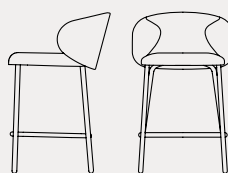

# Tuka

CB1994  
46x57 H81 cm

CB2117  
55x56 H76 HB65 cm

CB2113  
69x71 H72 HS43 HB64 cm

CB1997  
55x56 H88 HS65 cm

CB1998  
55x56 H98 HS76 cm

CB1993  
46x57 H81 cm

CB1999  
55x56 H76 HB65 cm

CB2114  
69x71 H72 HS43 HB64 cm

CB2127 180 | CB2127 360  
56,5x59 H78 HB69,5 cm

CB2126  
56,5x59 H83(73) HS56,5(46,5)  
HB74,5(64,5) cm

CB1995  
55x56 H88 HS65 cm

CB1996  
55x56 H98 HS76 cm

sedute | seating