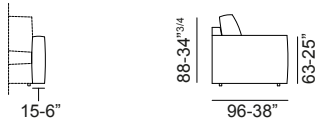

2020_SQUADROLETTO

design: Abistudio

cod. 2020005/6