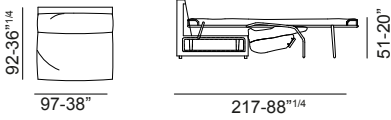

cod. 2020011