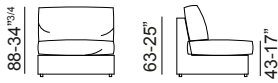

2020_SQUADROLETTO

design: Abistudio

cod. 2020005/6

cod. 2020009/10

cod. 2020003/4

cod. 2020001/2

cod. 2020007/8

cod. 2020014

cod. 2020011

cod. 2020012

cod. 2020013

Vibieffe

SINCE 1968

contact@vibieffe.com www.vibieffe.com