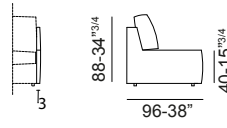

cod. 2020009/10