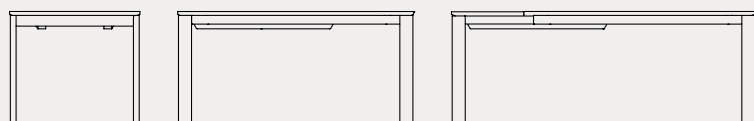

Eminence Metal