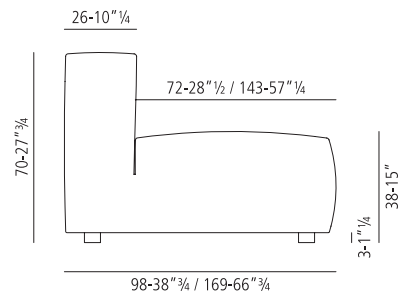

200_CUBE

design: Gianluigi Landoni

- A - Memory foam / Memory foam
- B - Espanso densità portante / Foam supporting density
- C - Espanso densità soft / Foam soft density
- L - Fusto in legno / Wooden frame
- R - Resinato / Heated bonded polyester fibre