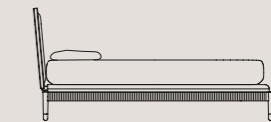

Finiture / Finishes

Testiera e piano materasso*
Tessuto, Pelle, Pelle Sintetica

Headboard and upholstered bed frame*
Fabric, Leather, Synthetic Leather

Giroletto e cornice testiera
Laccato opaco, Laccato lucido

Bed frame and headboard Frame
Matt lacquered, High gloss lacquered

Piedi
Realizzati nella stessa finitura della cornice testiera.
Il puntale è sempre in Ottone opaco

Legs
Legs and frame in the same finish as the edging of the headboard. The feet are always in frosted Brass

* Per limitazioni consultare il listino /
* For limitations please see our pricelist