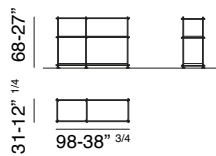

9900_E_SPIRIT BOOK

design: Gianluigi Landoni

cod. 9900001