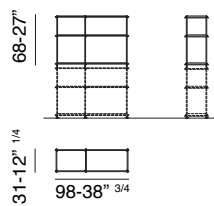

cod. 9900002